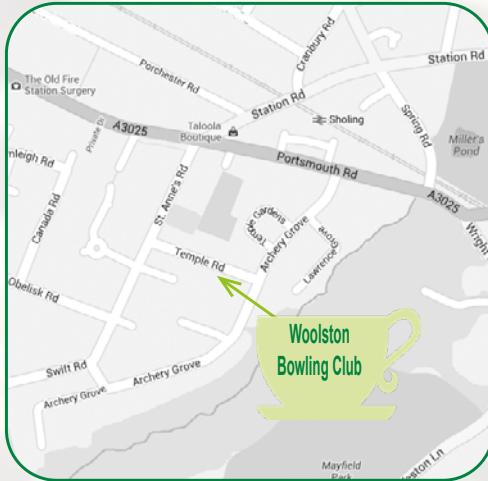

To keep everyone safe we are limiting each coffee morning to **30 attendees.**

To attend please register with **Mrs. Anne Jackson** at
The White Lily Centre on **07508 052353**

or email : anne@thewhitelilycentre.co.uk

Coffee Morning

DATES FOR 2021

Tuesday 27th July
Tuesday 10th August
Tuesday 24th August
Tuesday 14th September
Tuesday 28th September
Tuesday 12th October
Tuesday 26th October
Tuesday 9th November
Tuesday 23rd November
Tuesday 14th December