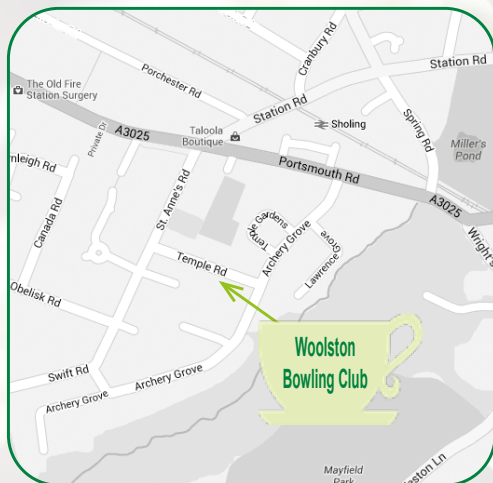

To attend please register with **Mrs. Anne Jackson** at
The White Lily Centre on **07508 052353**
or email : anne@thewhitelilycentre.co.uk

Coffee Morning

DATES FOR 2022

- Tuesday 11th January
- Tuesday 25th January
- Tuesday 8th February
- Tuesday 22nd February – *Visiting Speaker*
- Tuesday 8th March
- Tuesday 22nd March
- Tuesday 12th April – *Visiting Speaker*
- Tuesday 26th April
- Tuesday 10th May – *Coach Trip*
- Tuesday 24th May
- Tuesday 14th June
- Tuesday 28th June – *Visiting Speaker*